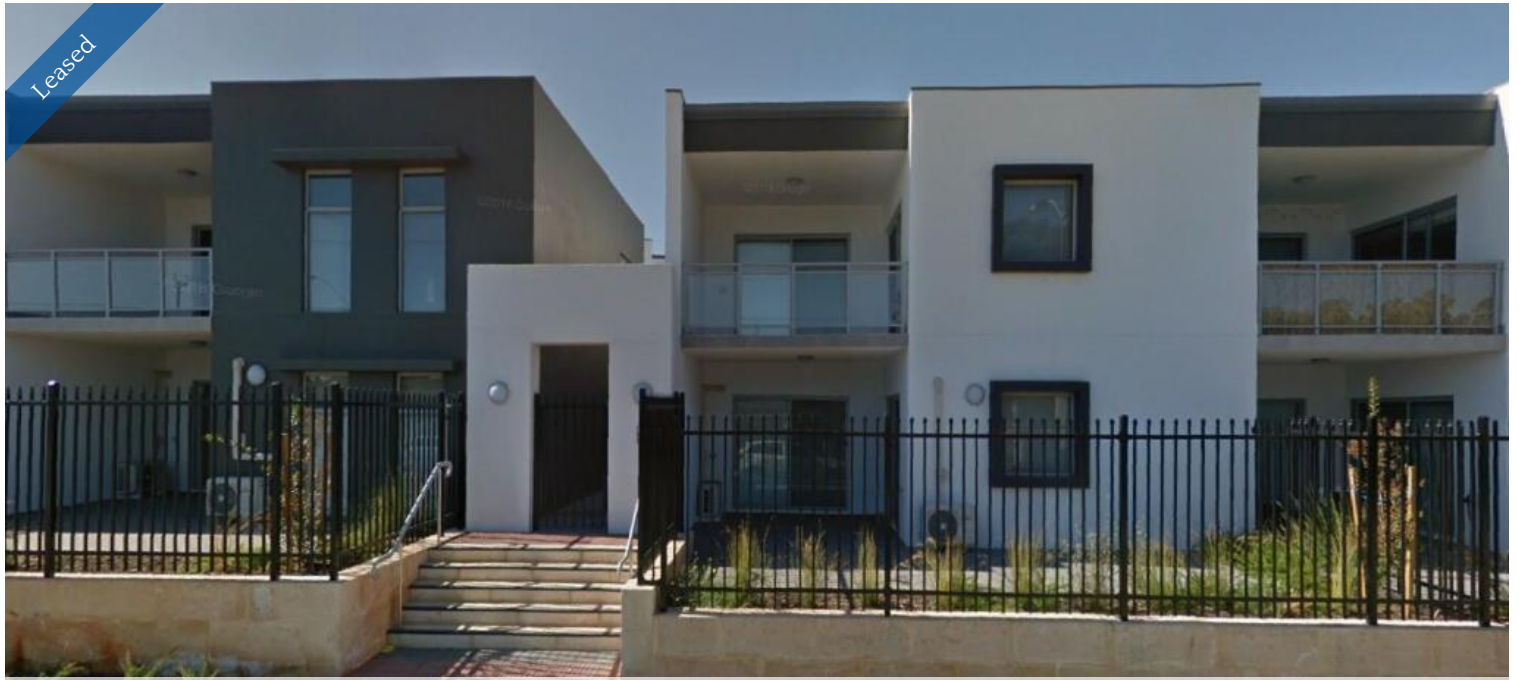

Leased

Unit 26, 114 Great Northern Hwy, Midland

### Perfect Little Gem

Perfect Easy Care Property.

Two bedrooms, two bathroom in central location.

Mirrored built in robes to master bedroom.

Large balcony for summer entertaining.

Split system airconditioning/heating to main living area.

 2  2  1

Price \$320.00

Property Type Rental

Property ID 3008